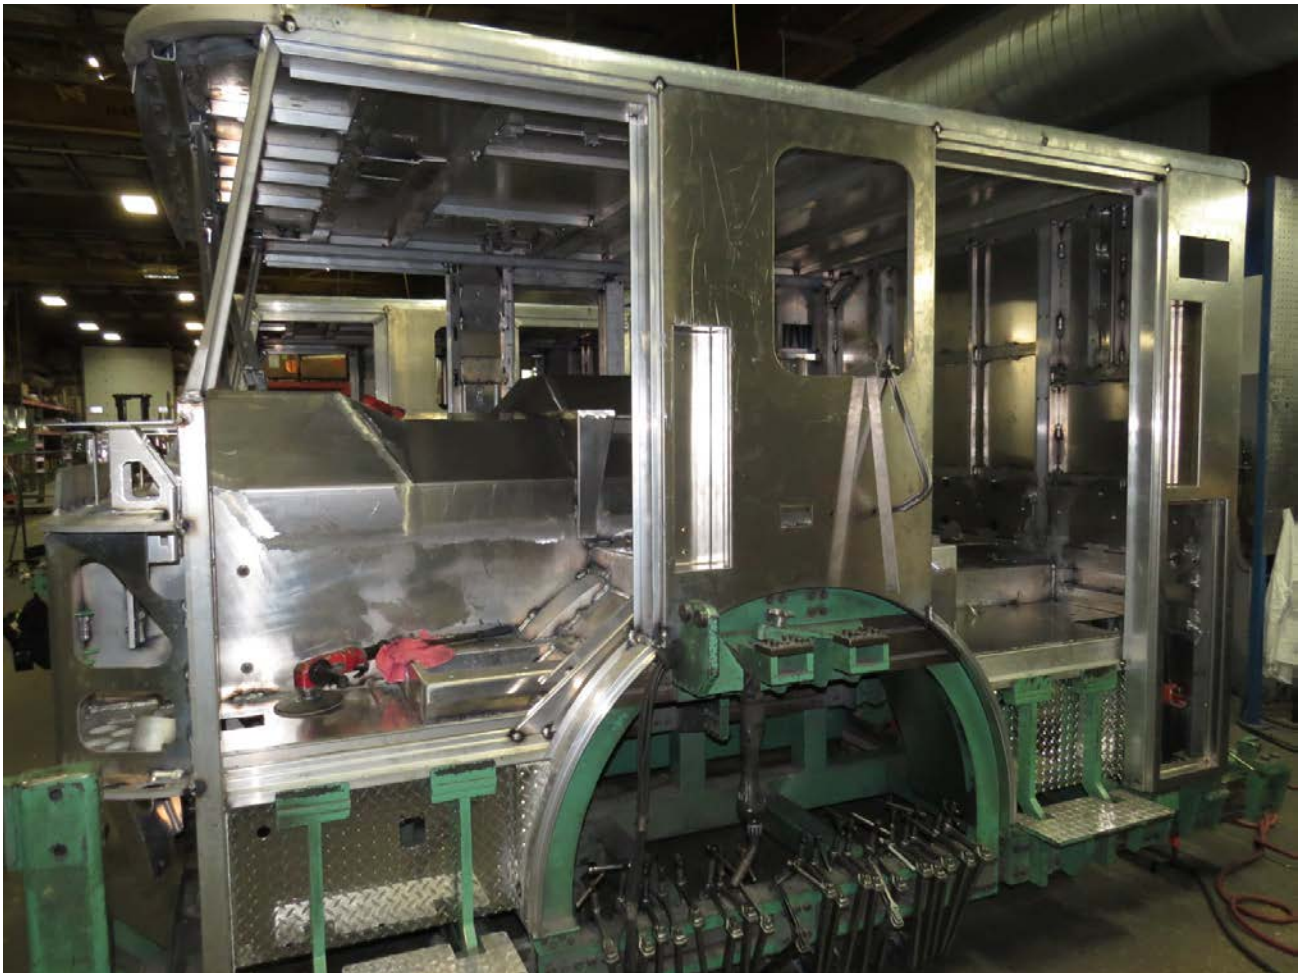

## Longwood Fire Company Job 28499

The following pictures show the cab module assembly process. The water pump has arrived.

**Driver's  
position**

**Engine  
tunnel**

**Officer's  
position**

[Like us on Facebook](#)